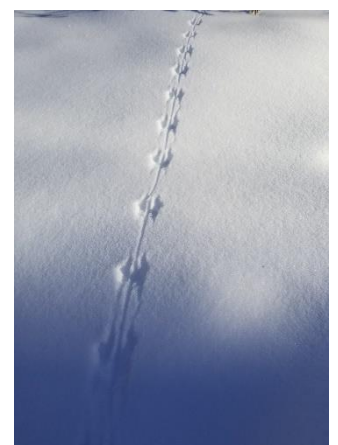

Nature Detectives in the Snow

If you go out for a walk in the snow why don't you have a look for some clues to discover what animals have been exploring your local area? Take a photo and please share with Borders Forest Trust - you can find us on Facebook, Twitter or Instagram.

Good luck nature detectives!

Rabbit hop marks

Deer

Birds

Badger (5 toes)

Squirrel

Fox (like a narrow dog paw)

Dog

Bird wing prints (tricky!)

Mouse (or small rodent)